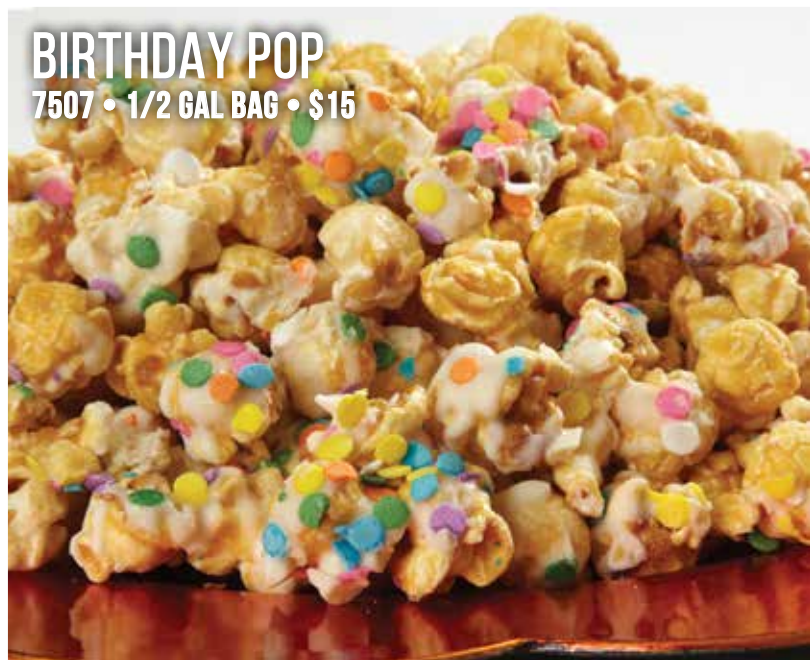

BIRTHDAY POP

7507 • 1/2 GAL BAG • $15